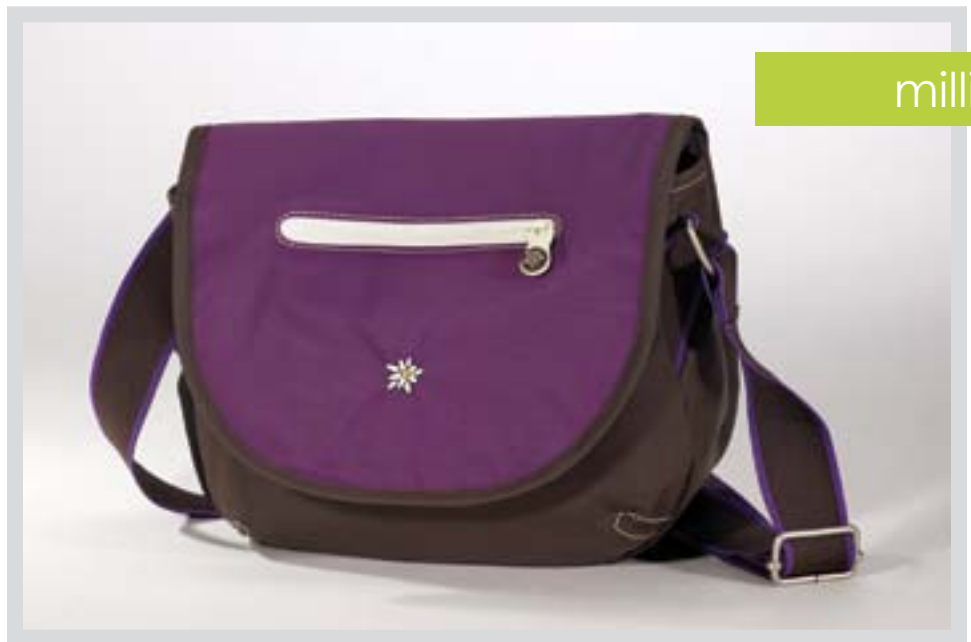

milli

Milli $44.95 9" x 8" x 4.5"