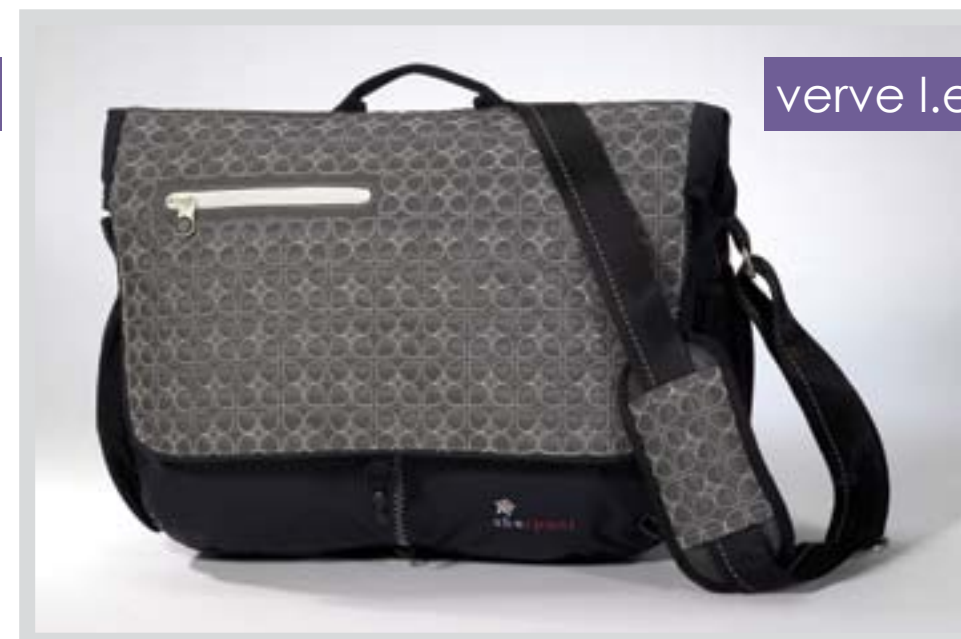

pretty • functional

moda sport limited edition

uno l.e.

Uno limited edition \$34.95 7" x 5.5" x 1.5"

dash l.e.

Dash limited edition \$79.95 9.5" x 13" x 3.5"

milli l.e.

Milli limited edition \$49.95 9" x 8" x 4.5"

verve l.e.

Verve limited edition \$99.95 16.5" x 13" x 3.5"

mulberry/espresso ● pewter/black ●

moda sport

limited edition

meridian l.e.

Meridian limited edition **\$249.95** 14" x 22" x 9.5"
7lbs, 2oz 2650 cubic inches