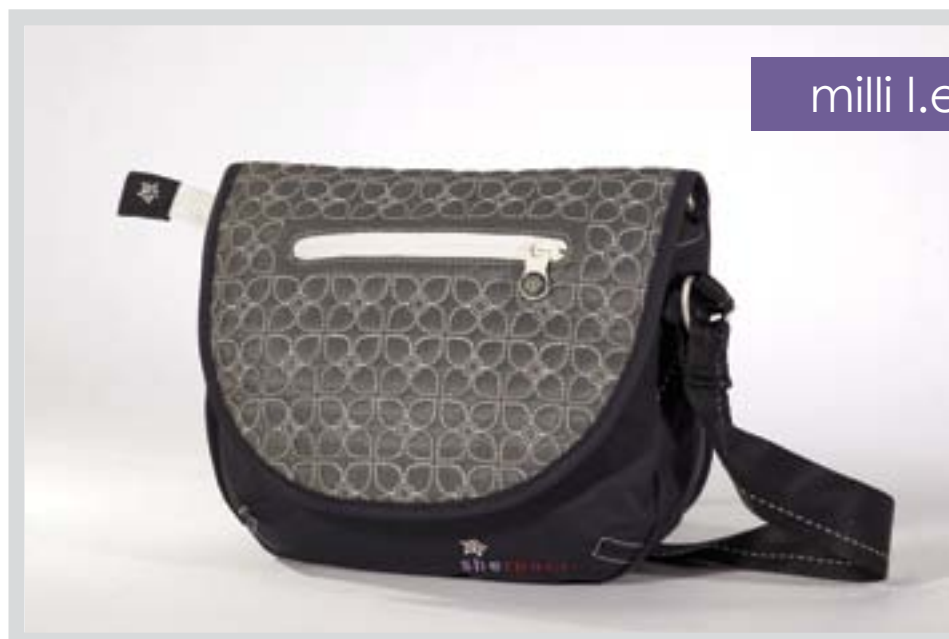

sherpa
pretty

pretty • functional

moda sport

limited edition

access l.e.

Access limited edition \$69.95 10" x 15" x 4.5"

pretty • functional

moda sport
limited edition

pretty • functional

moda sport limited edition

uno l.e.

Uno limited edition \$34.95 7" x 5.5" x 1.5"

dash l.e.

Dash limited edition \$79.95 9.5" x 13" x 3.5"

milli l.e.

Milli limited edition \$49.95 9" x 8" x 4.5"

verve l.e.

Verve limited edition \$99.95 16.5" x 13" x 3.5"

mulberry/espresso ● pewter/black ●

moda sport

limited edition

meridian l.e.

Meridian limited edition **\$249.95** 14" x 22" x 9.5"
7lbs, 2oz 2650 cubic inches